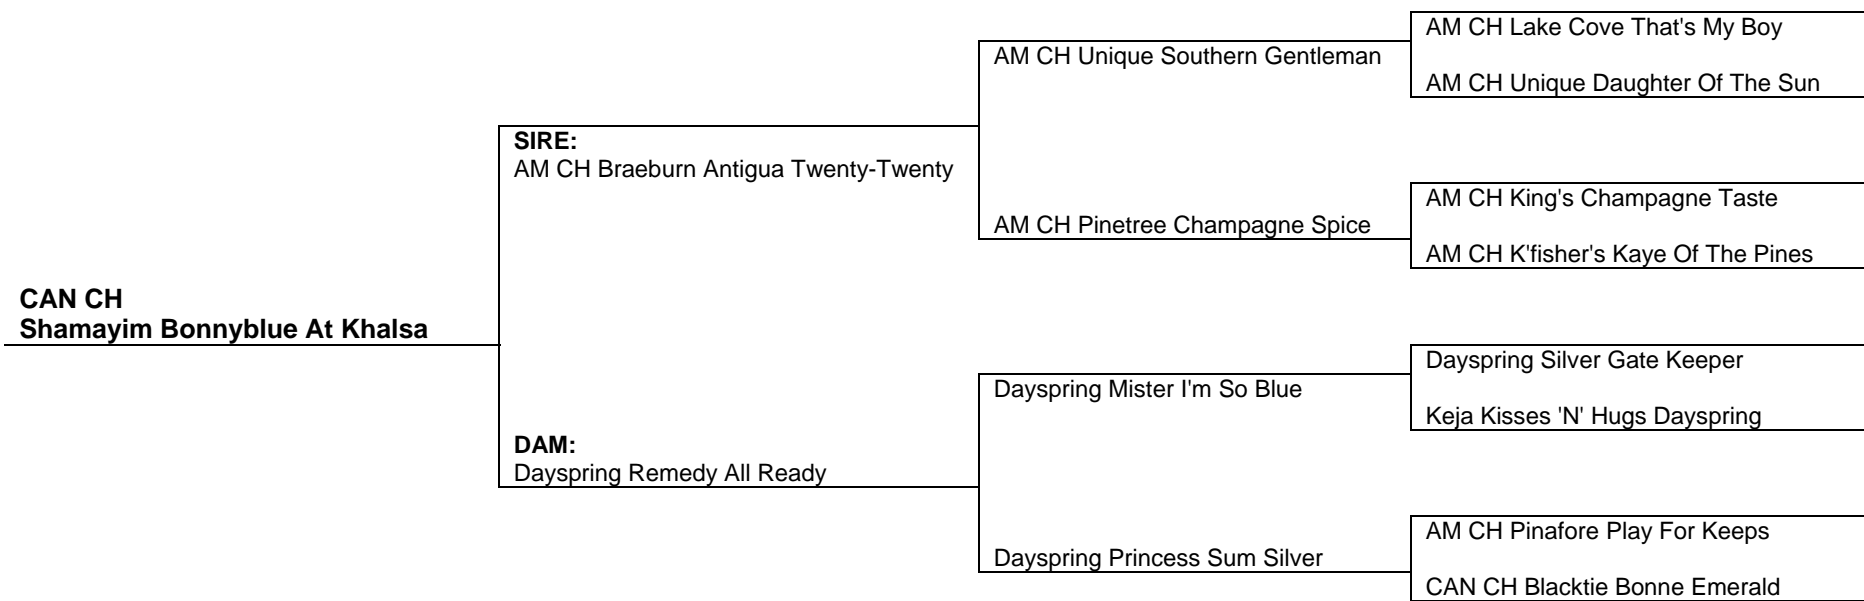

# Khalsa Permanent Registered Standard Poodles

Pedigree - CAN CH Shamayim Bonnyblue At Khalsa – PR09851802

Poodle, Female Black

Born: 09/17/2006

Breeder: Deborah Futrell

Owner: Judy Johnston

I certify that this pedigree is, to the best of my knowledge, correct in all aspects