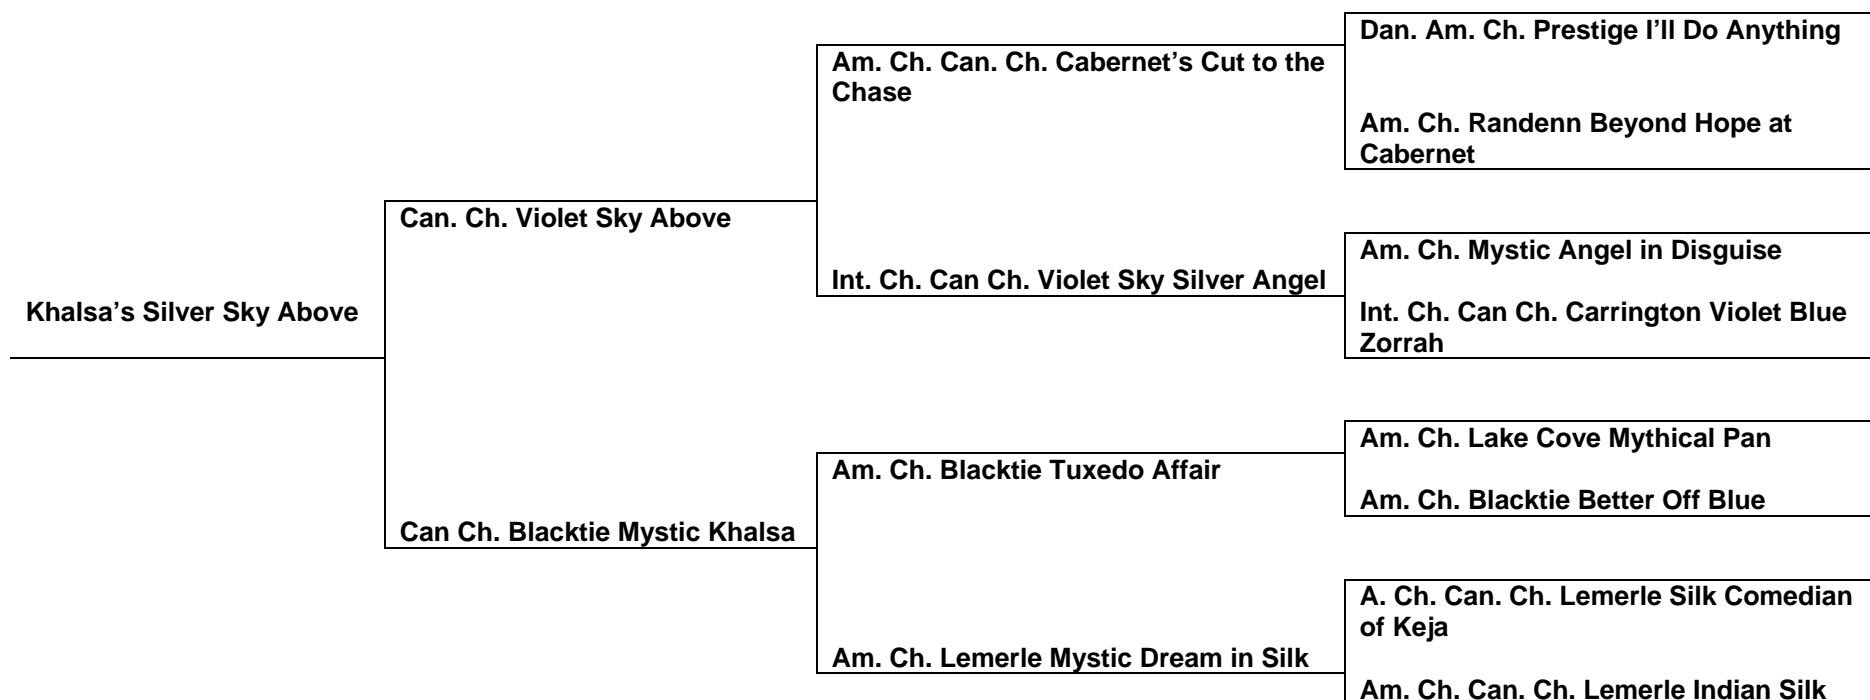

Khalsa Permanent Registered Standard Poodles

Pedigree - Khalsa's Silver Sky Above

Poodle, Female, Silver

Breeder: Judy Johnston

Owner: Judy Johnston

I certify that this pedigree is, to the best of my knowledge, correct in all aspects