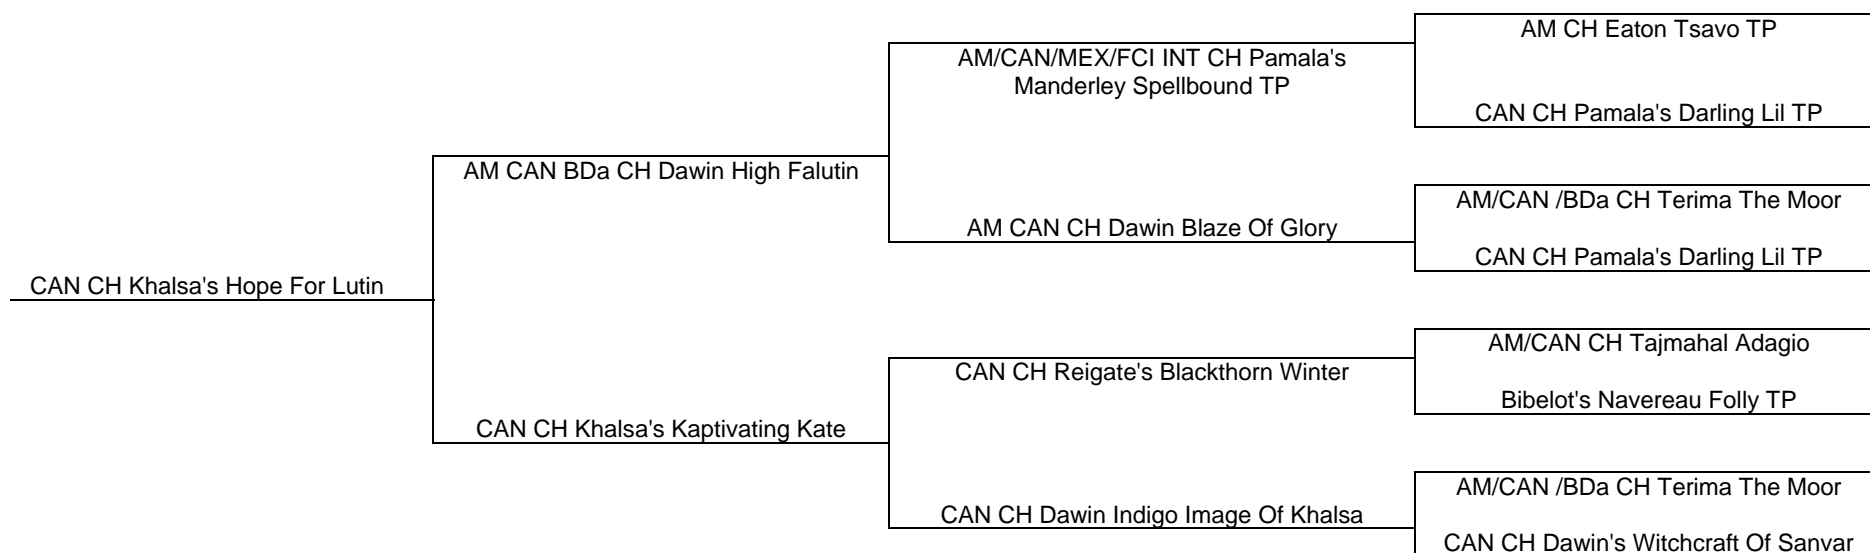

Khalsa Permanent Registered Standard Poodles

Pedigree for CAN CH Khalsa's Hope For Lutin

I certify that this pedigree is, to the best of my knowledge, correct in all aspects

Judy Johnston – Breeder
Khalsa Permanent Registered Standard Poodles
1859 Chimney Lake Road, Williams Lake, BC, V2G 4W2
250-392-3658 judy@khalsapoodles.com
www.khalsapoodles.com