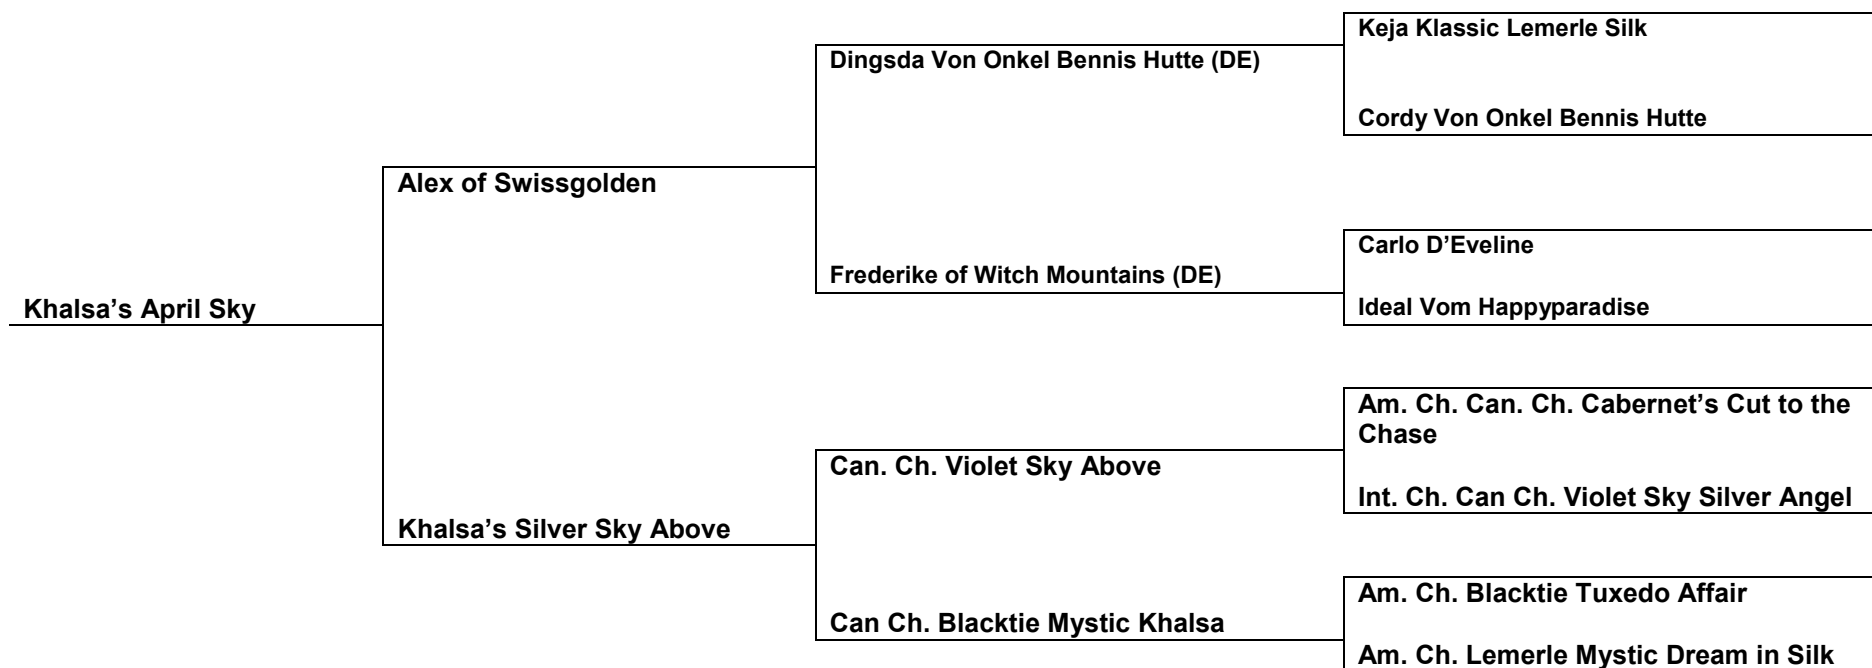

Khalsa Permanent Registered Standard Poodles

Pedigree - Khalsa's April Sky

Poodle, Female, White

Breeder: Judy Johnston

Owner: Judy Johnston

I certify that this pedigree is, to the best of my knowledge, correct in all aspects