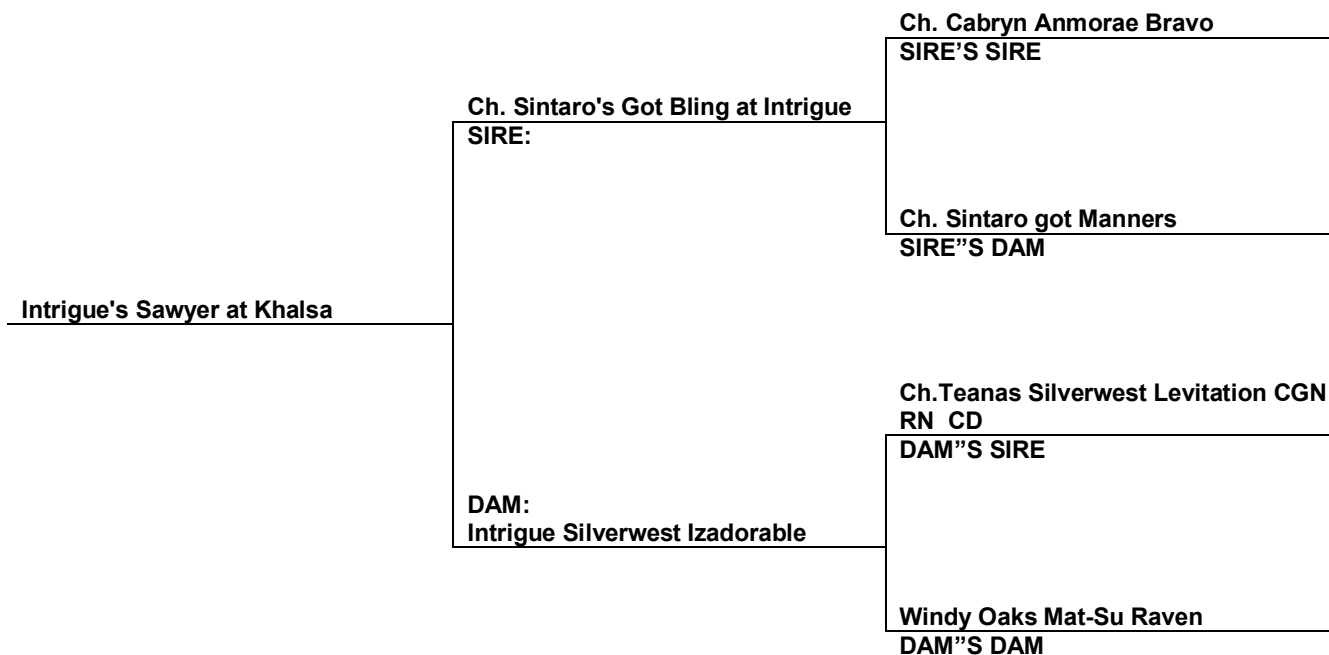

# Khalsa Permanent Registered Standard Poodles

## Pedigree - Intrigue's Sawyer at Khalsa

Poodle, Male, Black

Born: 11/22/2013

Breeder: Judy Johnston

Owner: Judy Johnston

I certify that this pedigree is, to the best of my knowledge, correct in all aspects